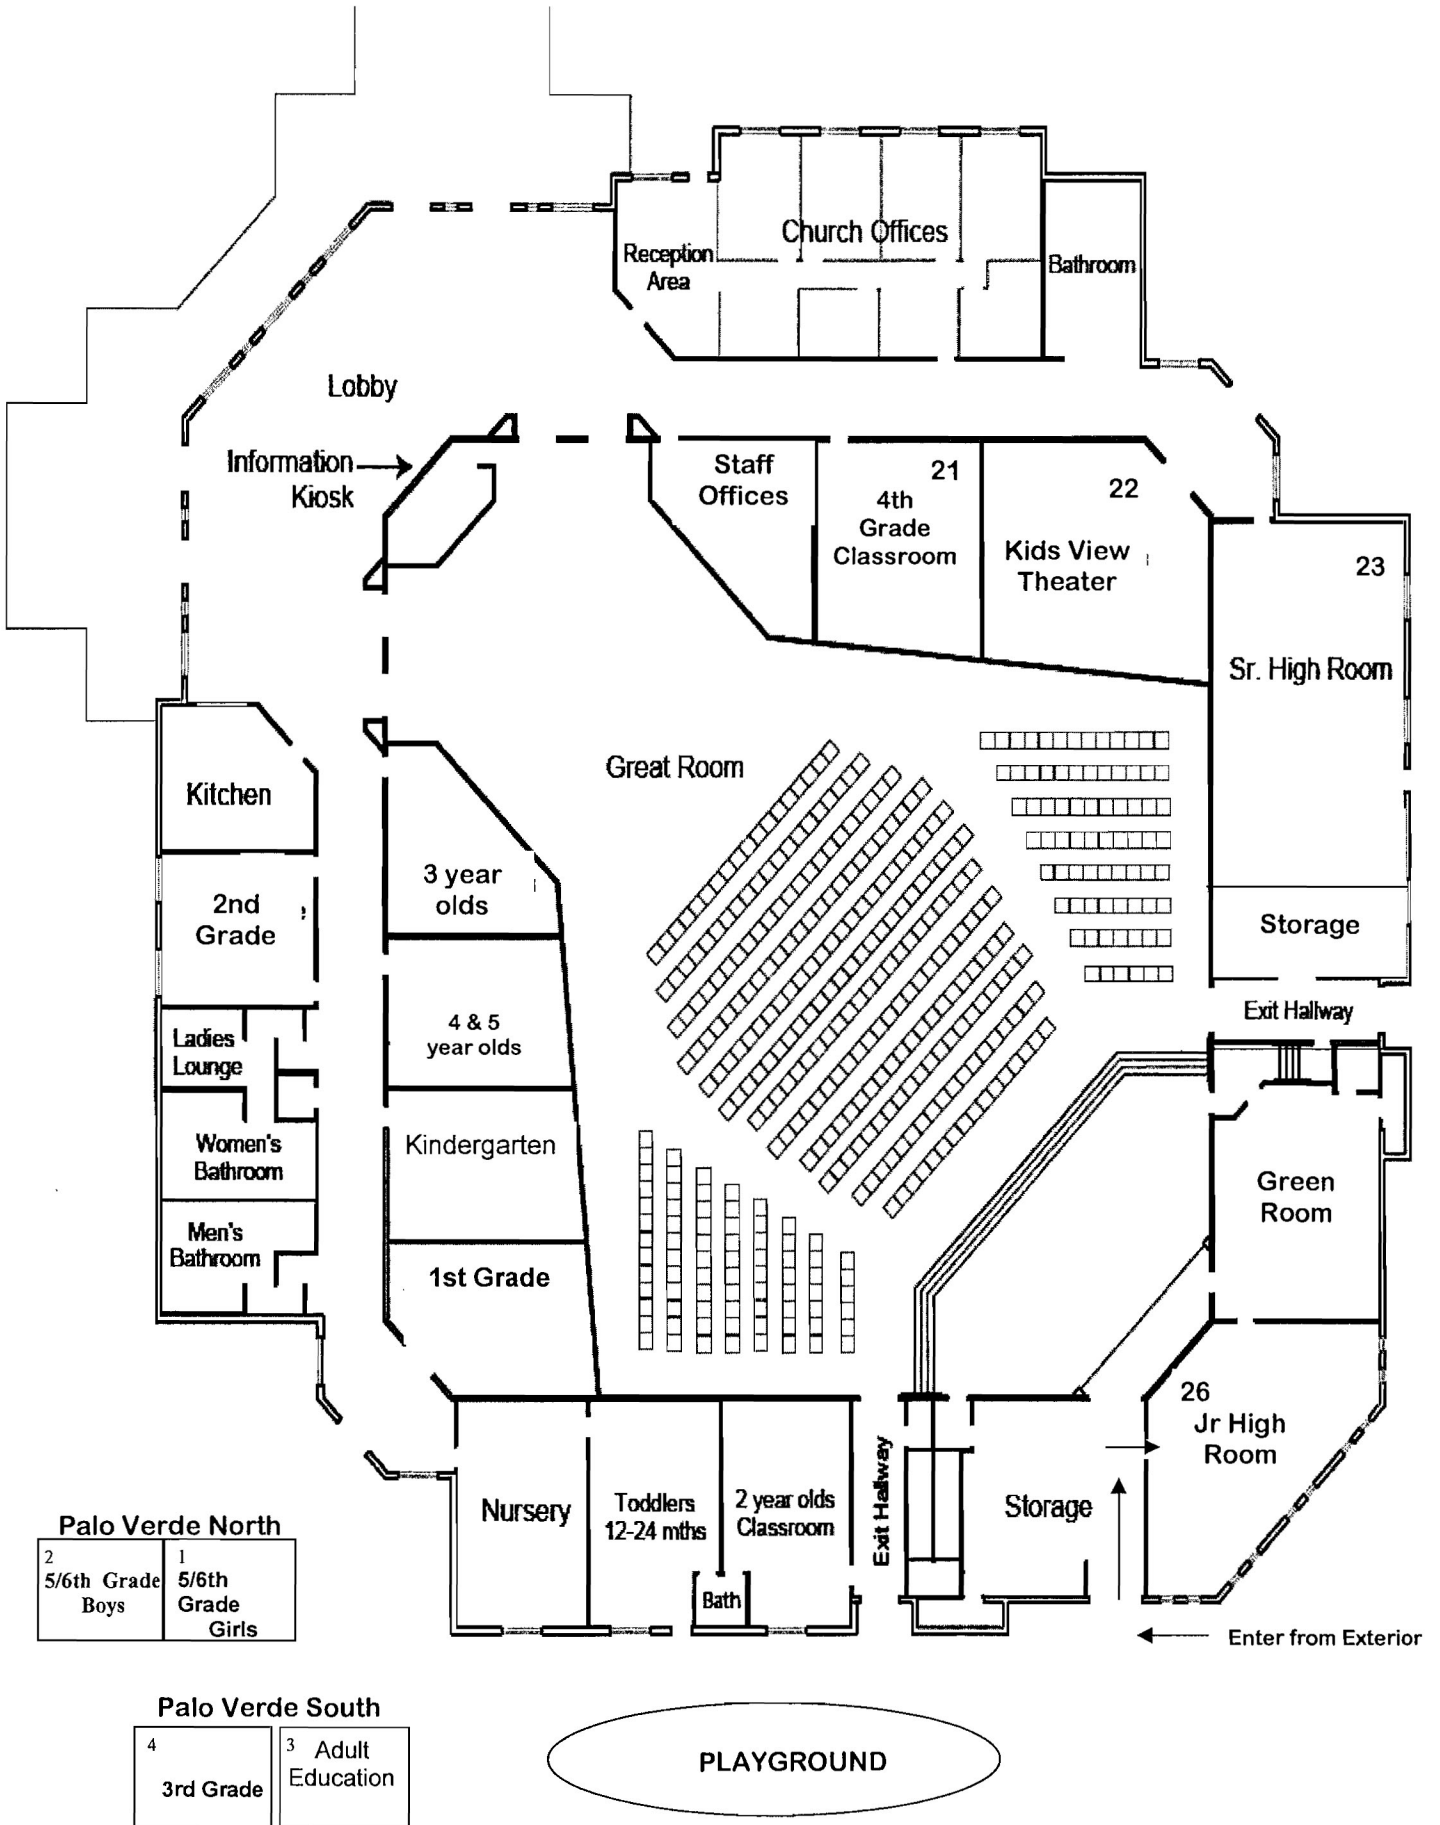

9AM & 10:45AM Service

Palo Verde North

2 5/6th Grade Boys	1 5/6th Grade Girls
--------------------------	---------------------------

Palo Verde South

4 3rd Grade	3 Adult Education
----------------	-------------------------